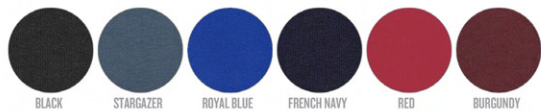

## WHITES

WHITE

## COLORS

BLACK

STARGAZER

ROYAL BLUE

FRENCH NAVY

RED

BURGUNDY

### HEATHERS

DARK HEATHER  
GREY

HEATHER GREY

CREAM HEATHER  
GREY

### HEATHERS

BLACK HEATHER  
BLUE